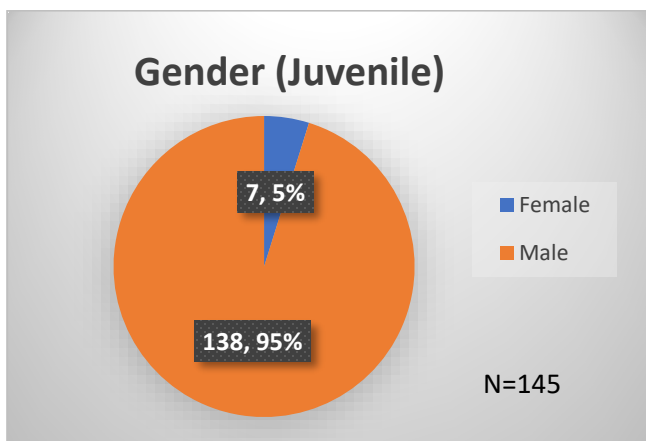

Daily Data Dashboard – January 3, 2024
Demographics for JTDC Population
Wednesday Morning Midnight Count

Total # of probation Involved youth¹: 1,344

¹ Probation Active: Any youth who is pending sentencing with an active social history, has been formally placed on probation or supervision with Cook County Juvenile Probation on the date of the report.

*Age, Gender and Race for Criminal Court population (N=1) is not represented in this report.

Daily Data Dashboard – January 3, 2024
Demographics for JTDC Population
Wednesday Morning Midnight Count

Data sources: cFive Supervisor – Probation Population and RMIS – JTDC Population