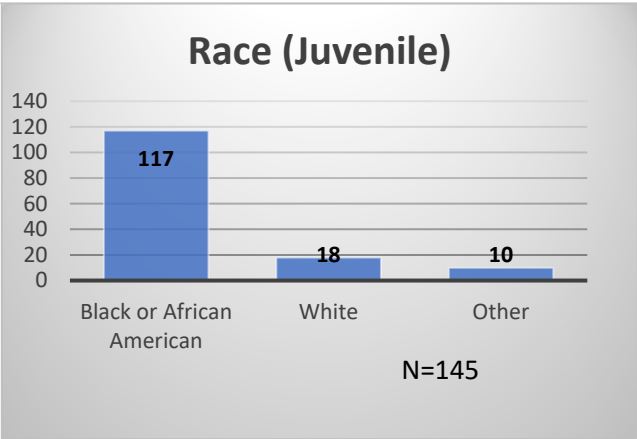

Daily Data Dashboard – January 3, 2024
Demographics for JTDC Population
Wednesday Morning Midnight Count

Total # of probation Involved youth¹: 1,344

¹ Probation Active: Any youth who is pending sentencing with an active social history, has been formally placed on probation or supervision with Cook County Juvenile Probation on the date of the report.

*Age, Gender and Race for Criminal Court population (N=1) is not represented in this report.

Daily Data Dashboard – January 3, 2024
Demographics for JTDC Population
Wednesday Morning Midnight Count

Data sources: cFive Supervisor – Probation Population and RMIS – JTDC Population