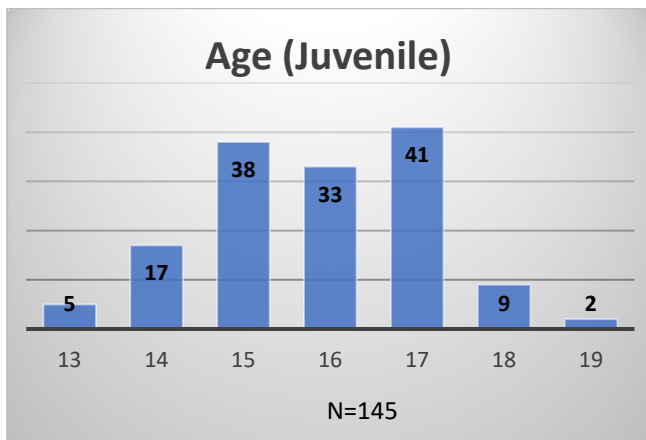

Daily Data Dashboard – January 3, 2024
Demographics for JTDC Population
Wednesday Morning Midnight Count

Total # of probation Involved youth¹: 1,344

¹ Probation Active: Any youth who is pending sentencing with an active social history, has been formally placed on probation or supervision with Cook County Juvenile Probation on the date of the report.

*Age, Gender and Race for Criminal Court population (N=1) is not represented in this report.

Daily Data Dashboard – January 3, 2024
Demographics for JTDC Population
Wednesday Morning Midnight Count

Data sources: cFive Supervisor – Probation Population and RMIS – JTDC Population