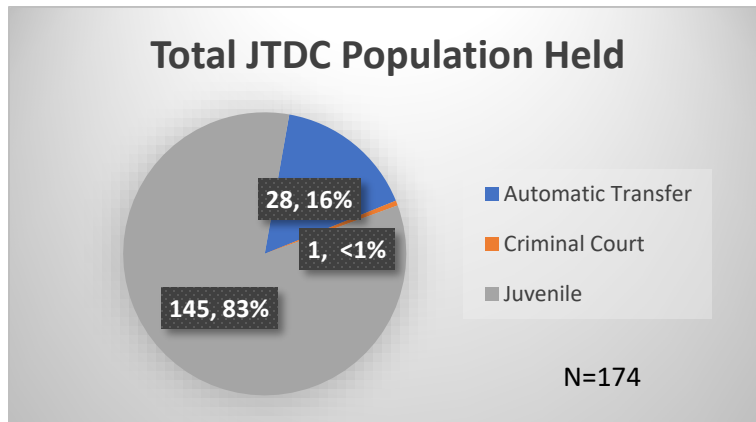

Daily Data Dashboard – January 3, 2024
Demographics for JTDC Population
Wednesday Morning Midnight Count

Total # of probation Involved youth¹: 1,344

¹ Probation Active: Any youth who is pending sentencing with an active social history, has been formally placed on probation or supervision with Cook County Juvenile Probation on the date of the report.

*Age, Gender and Race for Criminal Court population (N=1) is not represented in this report.

Daily Data Dashboard – January 3, 2024
Demographics for JTDC Population
Wednesday Morning Midnight Count

Data sources: cFive Supervisor – Probation Population and RMIS – JTDC Population