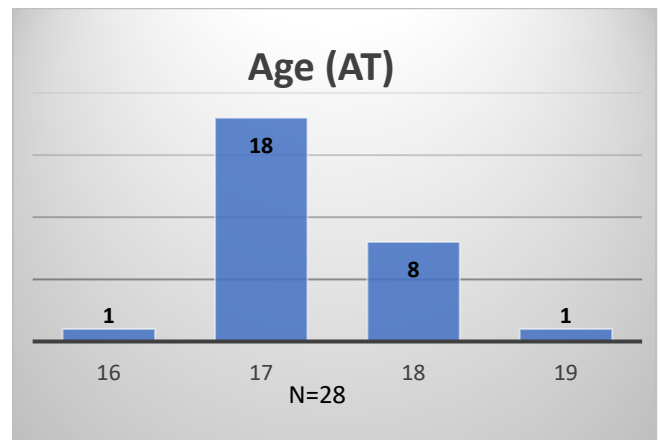

Daily Data Dashboard – January 3, 2024
Demographics for JTDC Population
Wednesday Morning Midnight Count

Total # of probation Involved youth¹: 1,344

¹ Probation Active: Any youth who is pending sentencing with an active social history, has been formally placed on probation or supervision with Cook County Juvenile Probation on the date of the report.

*Age, Gender and Race for Criminal Court population (N=1) is not represented in this report.

Daily Data Dashboard – January 3, 2024
Demographics for JTDC Population
Wednesday Morning Midnight Count

Data sources: cFive Supervisor – Probation Population and RMIS – JTDC Population