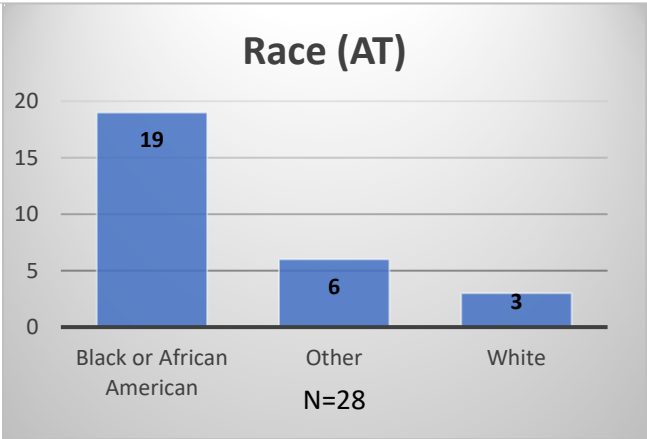

Daily Data Dashboard – January 3, 2024
Demographics for JTDC Population
Wednesday Morning Midnight Count

Total # of probation Involved youth¹: 1,344

¹ Probation Active: Any youth who is pending sentencing with an active social history, has been formally placed on probation or supervision with Cook County Juvenile Probation on the date of the report.

*Age, Gender and Race for Criminal Court population (N=1) is not represented in this report.

Daily Data Dashboard – January 3, 2024
Demographics for JTDC Population
Wednesday Morning Midnight Count

Data sources: cFive Supervisor – Probation Population and RMIS – JTDC Population