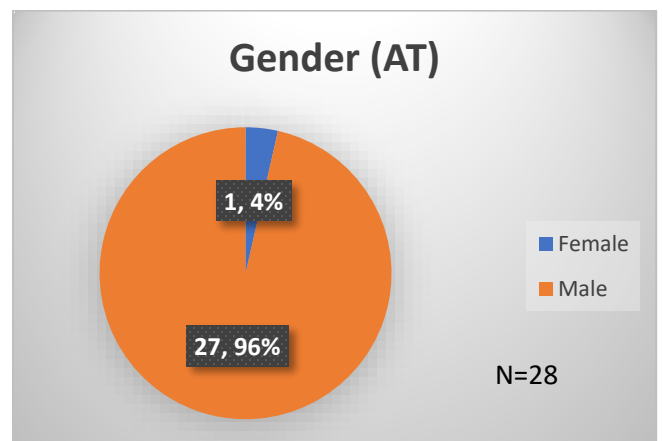

Daily Data Dashboard – January 3, 2024
Demographics for JTDC Population
Wednesday Morning Midnight Count

Total # of probation Involved youth¹: 1,344

¹ Probation Active: Any youth who is pending sentencing with an active social history, has been formally placed on probation or supervision with Cook County Juvenile Probation on the date of the report.

*Age, Gender and Race for Criminal Court population (N=1) is not represented in this report.

Daily Data Dashboard – January 3, 2024
Demographics for JTDC Population
Wednesday Morning Midnight Count

Data sources: cFive Supervisor – Probation Population and RMIS – JTDC Population